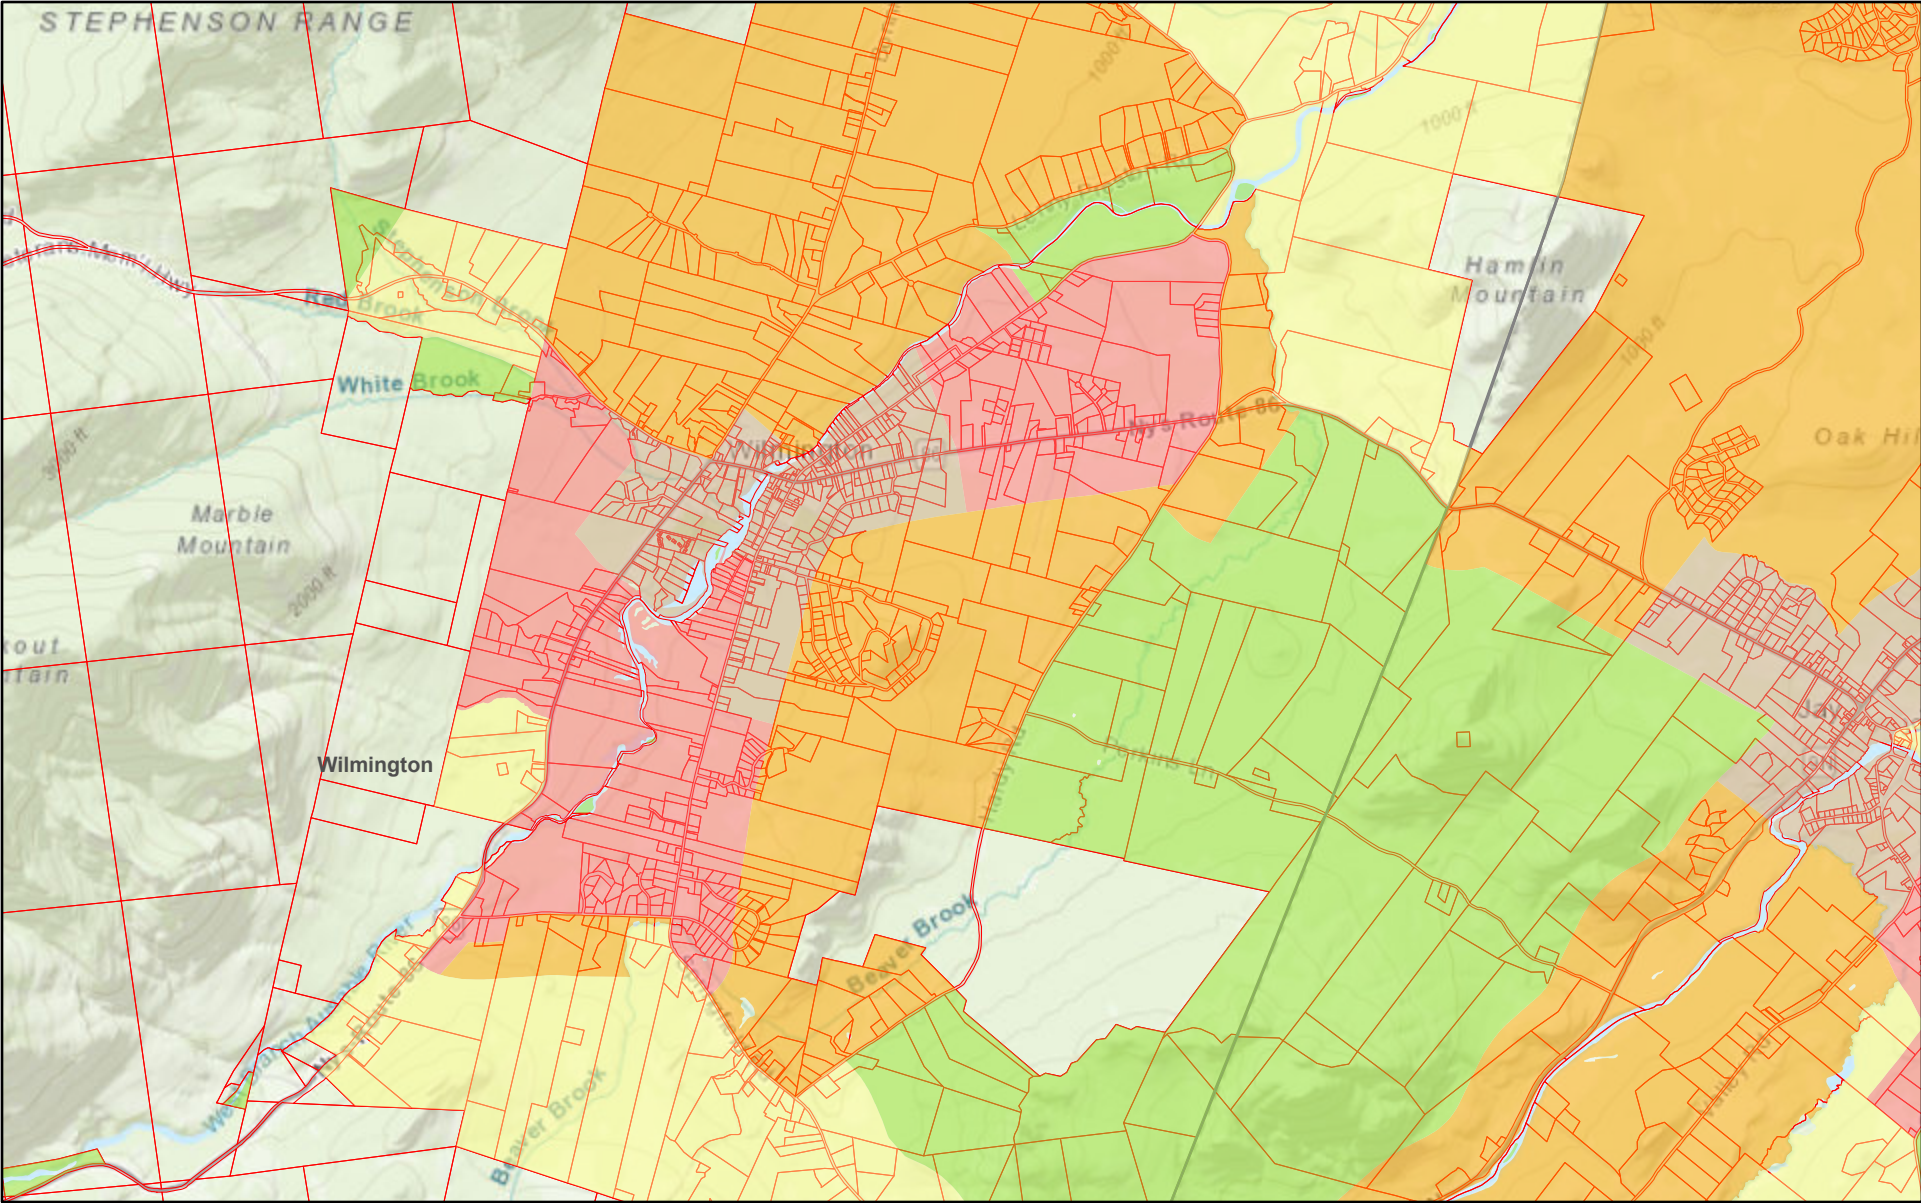

Letter ANSI A Landscape

2/11/2025

APA Land Use Classification
 Low Intensity
 Resource Management
 Moderate Intensity

Rural Use
 County Boundary
 Town Boundaries
 Parcels No Label

Hamlet

Esri Canada, Esri, HERE, Garmin, INCREMENT P, USGS, METI/NASA, NGA, EPA, USDA